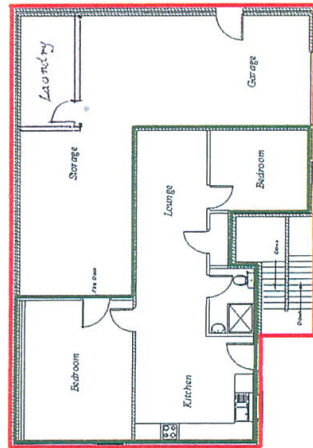

# 'LAYOUT PLAN'

Beverly Hills  
Pilots Retreat  
St. Mary's  
Isles of Scilly

Existing  
Building and  
Ground Floor  
Annex

Mr./Mrs A. Guy

Date August 2013  
Amended  
Scale 1:100

PAUL OSBORNE  
CARN THOMAS  
ST. MARY'S ISLES OF SCILLY  
TR21 0PT Tel: (01720) 423066  
Email: paul@scilly.com

BH-AG-PA

East Elevation

North Elevation

South Elevation

West Elevation

Roof/Separate

First Floor

Ground Floor