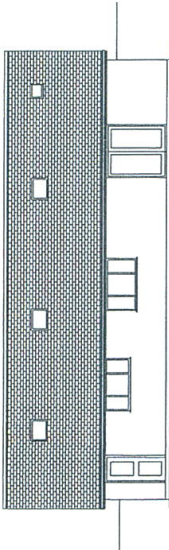

# 'LAYOUT PLAN'

Beverly Hills  
Pilots Retreat  
St. Mary's  
Isles of Scilly

Existing  
Building and  
Ground Floor  
Annex

Mr./Mrs A. Guy

Date August 2013  
Amended  
Scale 1:100

PAUL OSBORNE  
CARN THOMAS  
ST. MARY'S ISLES OF SCILLY  
TR21 0PT Tel: (01720) 423066  
Email: paul@scilly.com

BH-AG-PA

East Elevation

North Elevation

South Elevation

West Elevation

Roof/Separate

First Floor

Ground Floor