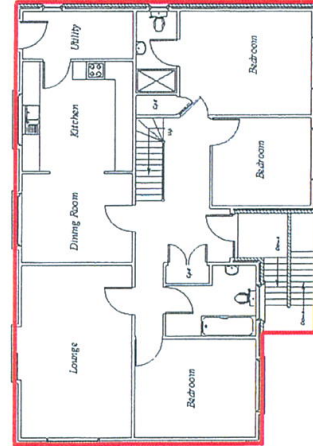

# 'LAYOUT PLAN'

Beverly Hills  
Pilots Retreat  
St. Mary's  
Isles of Scilly

Existing  
Building and  
Ground Floor  
Annex

Mr./Mrs A. Guy

Date August 2013  
Amended  
Scale 1:100

PAUL OSBORNE  
CARN THOMAS  
ST. MARY'S ISLES OF SCILLY  
TR21 0PT Tel: (01720) 423066  
Email: paul@scilly.com

BH-AG-PA

East Elevation

North Elevation

South Elevation

West Elevation

Roof/Separate

First Floor

Ground Floor